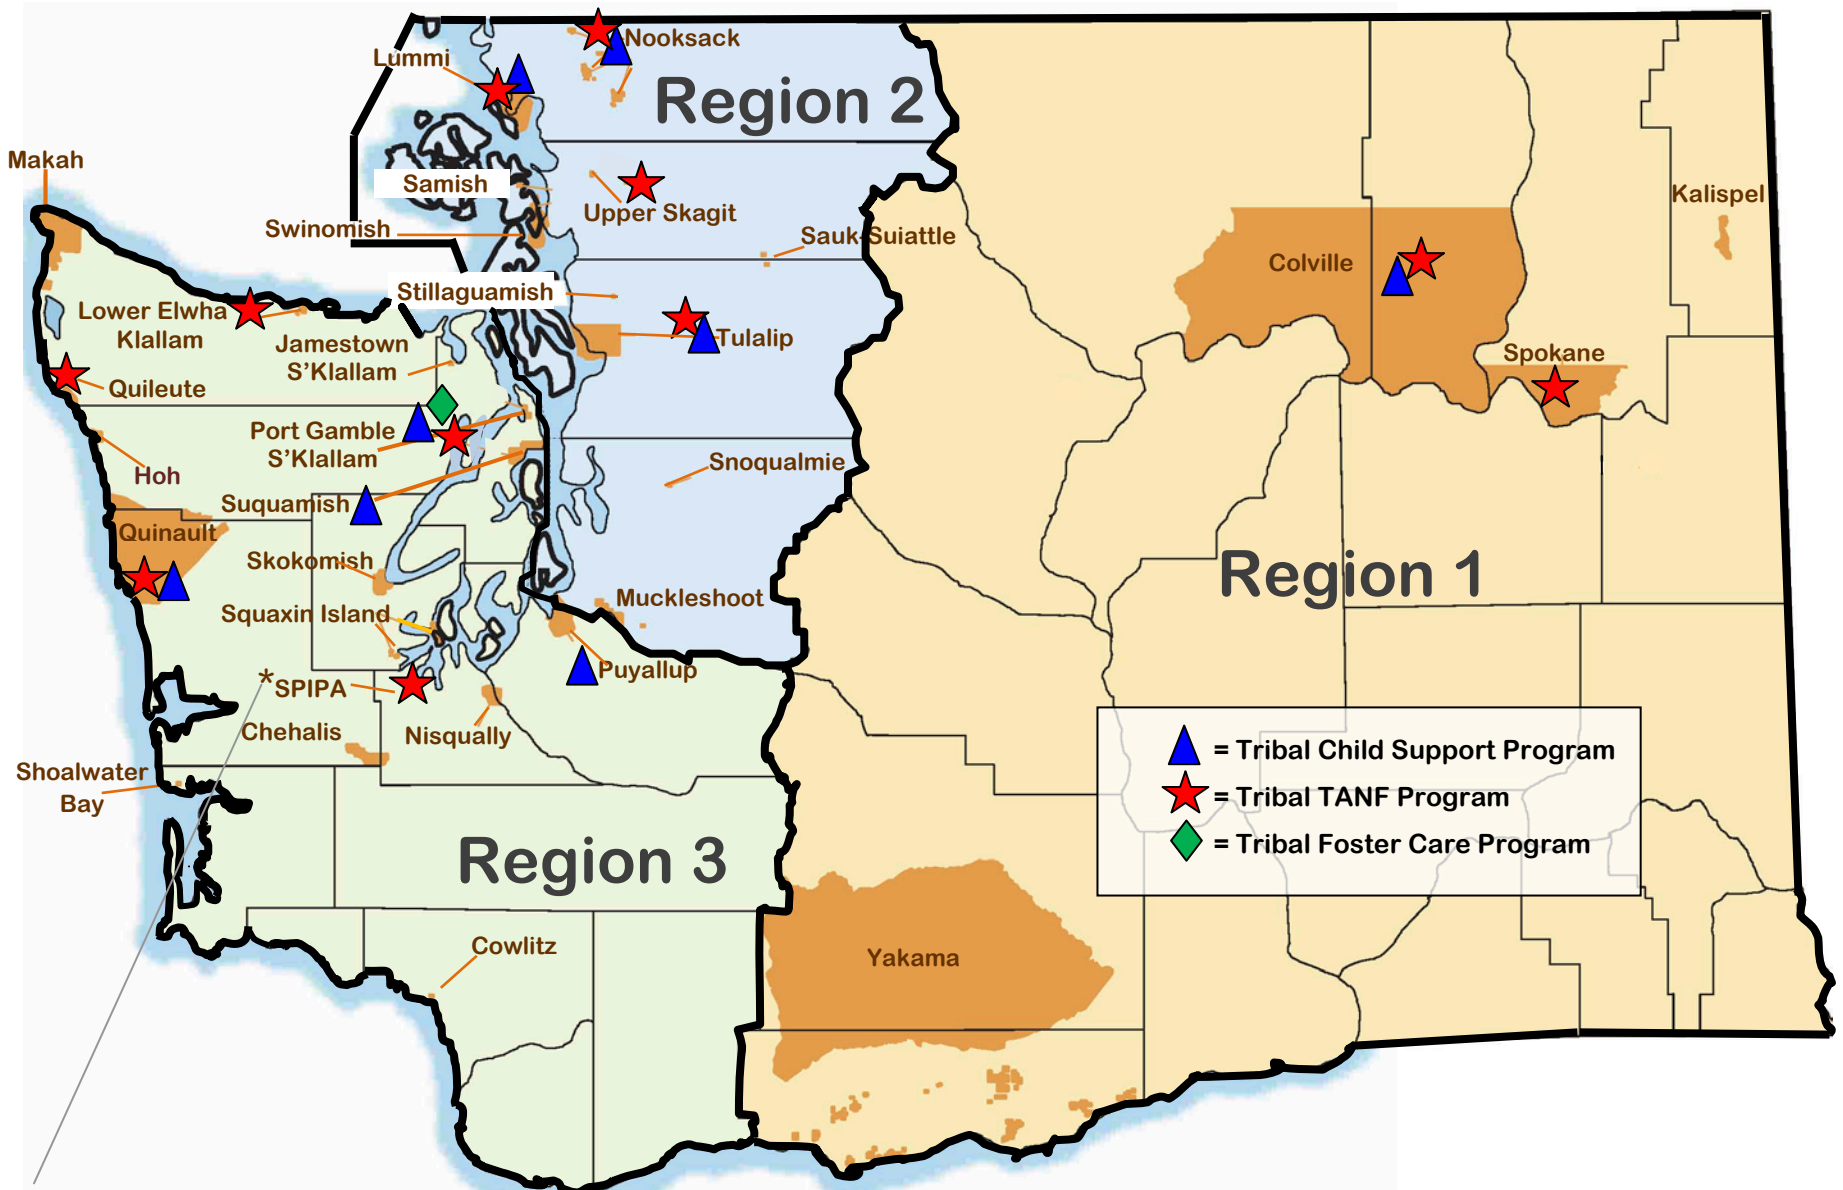

# Federally Recognized Tribes of Washington State

\*South Puget Intertribal Planning Agency (SPIPA) consortium of tribes  
 SPIPA TANF - Nisqually Tribe, Squaxin Island Tribe, Skokomish Tribe & tribal members residing on the Puyallup reservation.